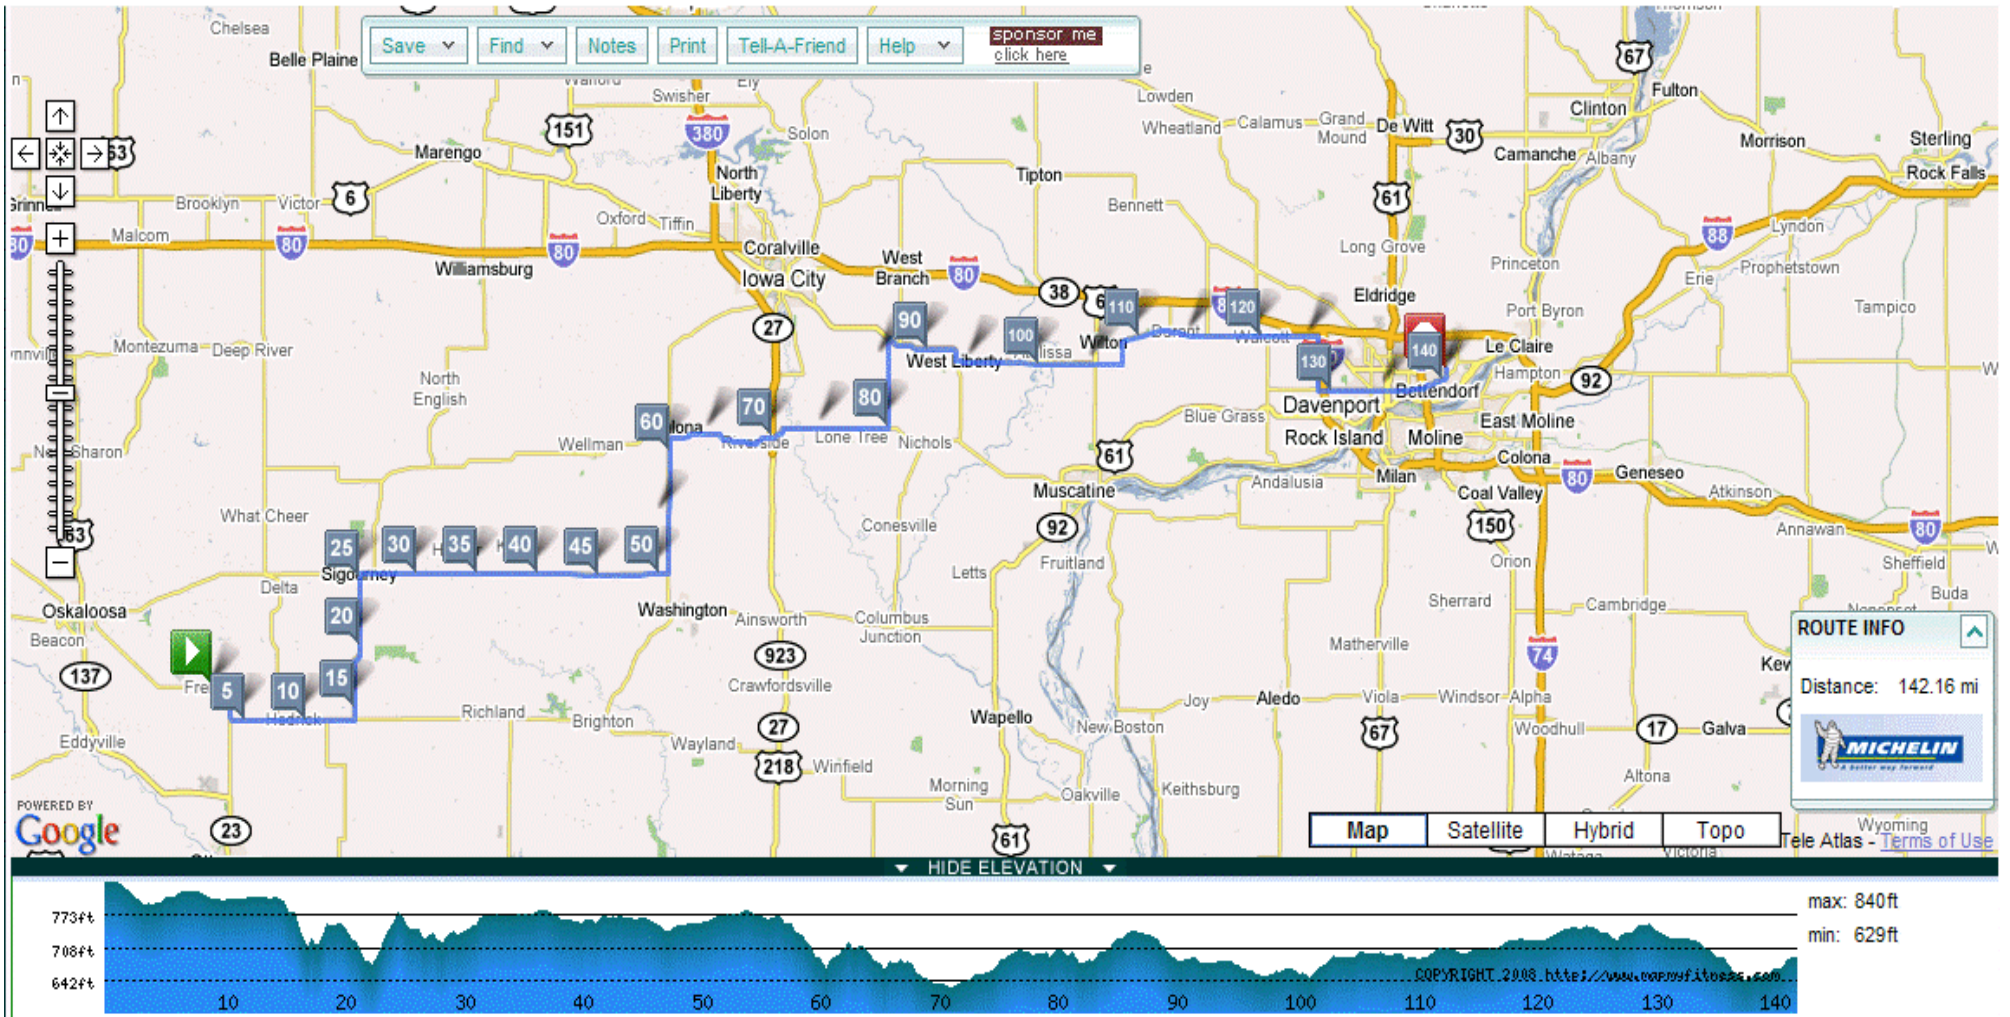

RAA – Day 18

Freemont, IA – Bettendorf, IA (142.16 Miles)

RAA – Day 18

Freemont, IA – Bettendorf, IA (142.16 Miles)

Start	0 miles
Turn left at IA-23/W Main St	0.26 miles
Turn left at IA-149	3.81 miles
Turn left to stay on IA-149	14.04 miles
Turn right at IA-149/IA-92/E Jackson St	25.3 miles
Turn left at IA-1	50.73 miles
Turn right at E Ave/IA-22 Continue to follow IA-22	61 miles
Turn left at J Ave	62.63 miles
Turn left at IA-22	62.7 miles
Turn left	71.93 miles
Turn left at IA-22	72.01 miles
Turn left at Atwood Ave/Johnson Muscatine Rd SE	79.83 miles
Turn right at US-6	86.61 miles
Continue on IA-6	91.07 miles
Continue on W Rainbow Dr/US-6	91.83 miles
Continue to follow US-6	
Turn left at E 3rd St/Casey/US-6 Continue to follow US-6	93.1 miles
Continue on 120th St	104.67 miles
Turn left at Taylor Ave	106.81 miles
Turn right at 5th St	108.56 miles
Continue on IA-927	110.12 miles
Turn right at 110th Ave/Buffalo Ave	124.78 miles
Turn left at 160th St	128.81 miles
Continue on W Locust St	129.82 miles
Slight left at Middle Rd	137.47 miles
Make a U-turn at Devils Glen Rd	139.63 miles
Make a U-turn at Spruce Hills Dr	140.48 miles
Turn left at Devils Glen Rd	141.32 miles
Turn left at Parkwild Dr	142.11 miles
Stop	142.15 miles

Day 18

Hotel Information

Bob Loch Home
3996 Partridge Circle
Bettendorf, IA 52722
(563) 349-2401